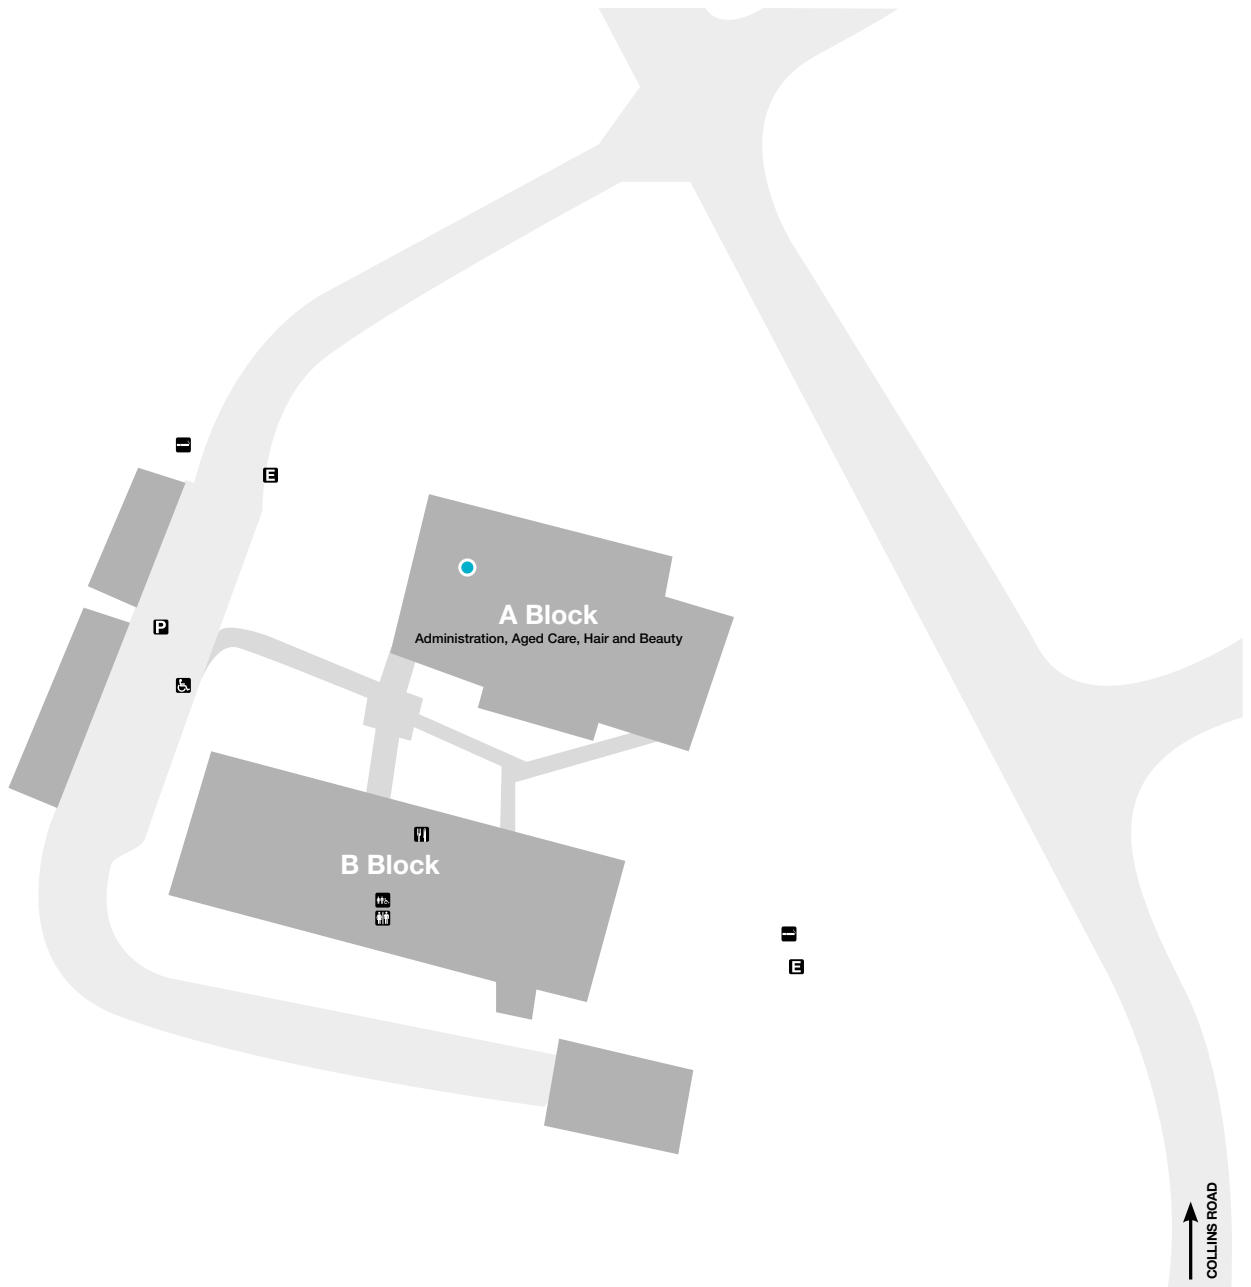

NURUNDERI CAMPUS MAP

Collins Rd, Cherbourg Qld 4605

* Please note from July 1, 2018 all TAFE Queensland campuses will be smoke free.

- Toilet Facilities
- Unisex Accessible Toilet Facilities
- Wheelchair Access
- Parking
- Food Service
- Emergency Assembly Point
- Designated Smoking Area*
- Customer Service Centre