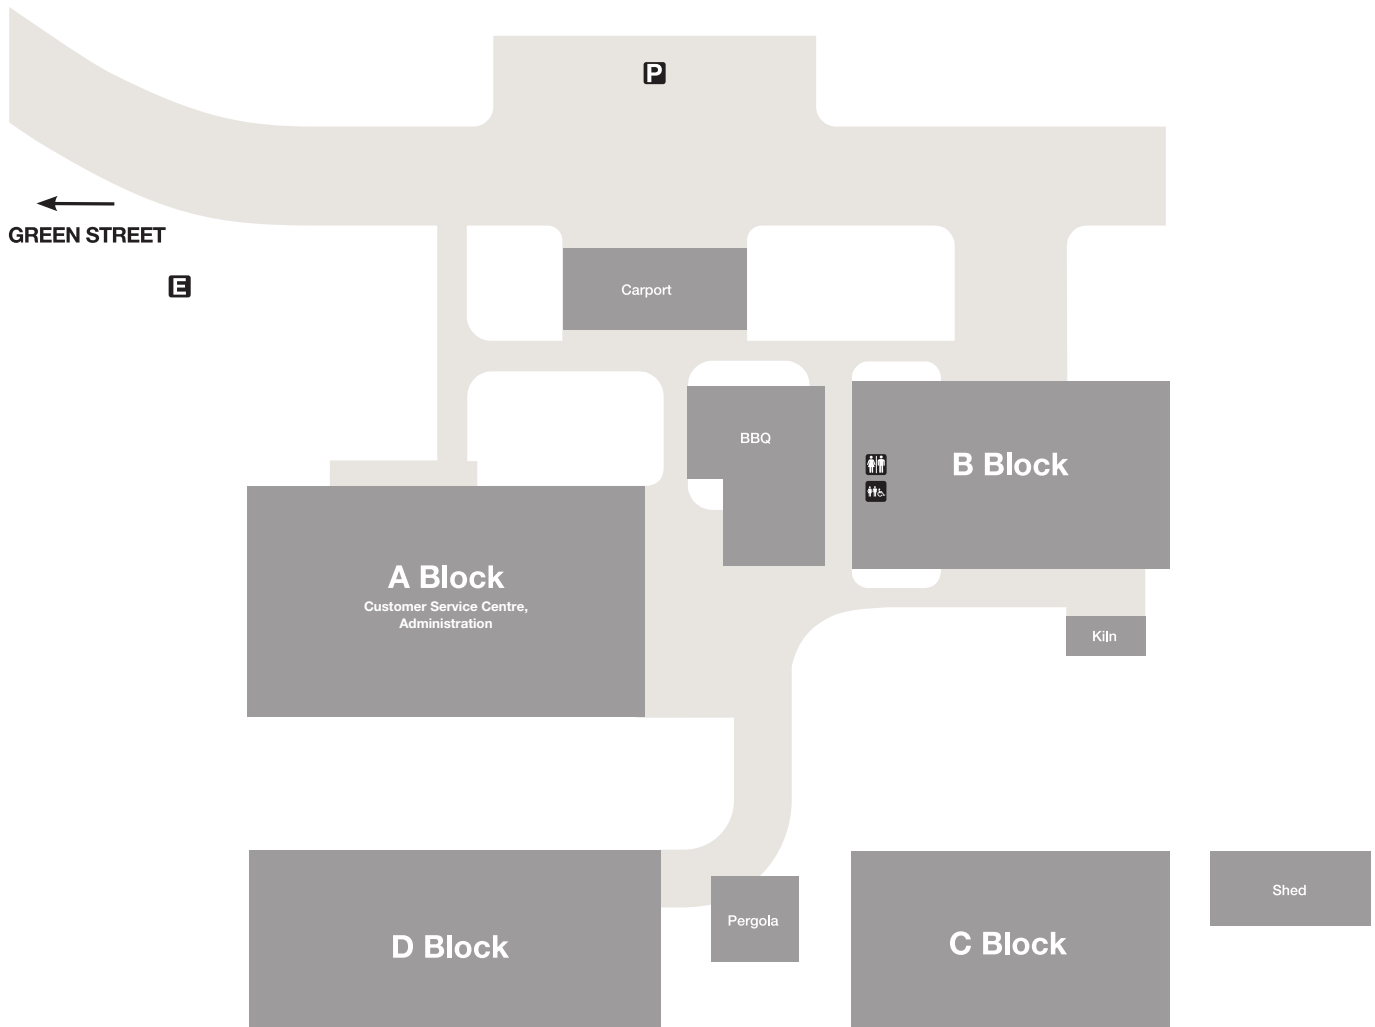

# THE GULF CAMPUS MAP

20 Green Street Normanton Qld 4890

- Toilet Facilities
- Unisex Accessible Toilet Facilities\*

- Parking
- Emergency Assembly Point

Note\*: If you require a unisex accessible toilet facility please contact our Customer Service Centre.