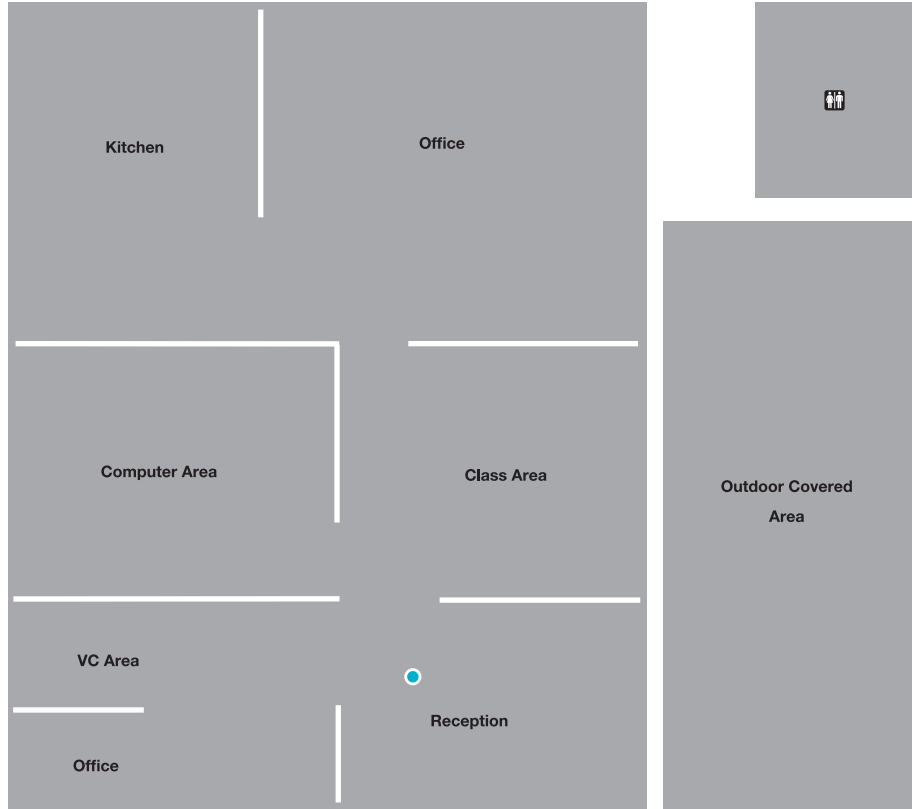

CLONCURRY CAMPUS MAP

35 Ramsay Street Cloncurry Qld 4824

RAMSAY STREET

- Toilet Facilities
- Unisex Accessible Toilet Facilities*
- Wheelchair Access
- Parking
- Canteen/Food Service
- Emergency Assembly Point
- Call Point
- Customer Service Centre
- Library