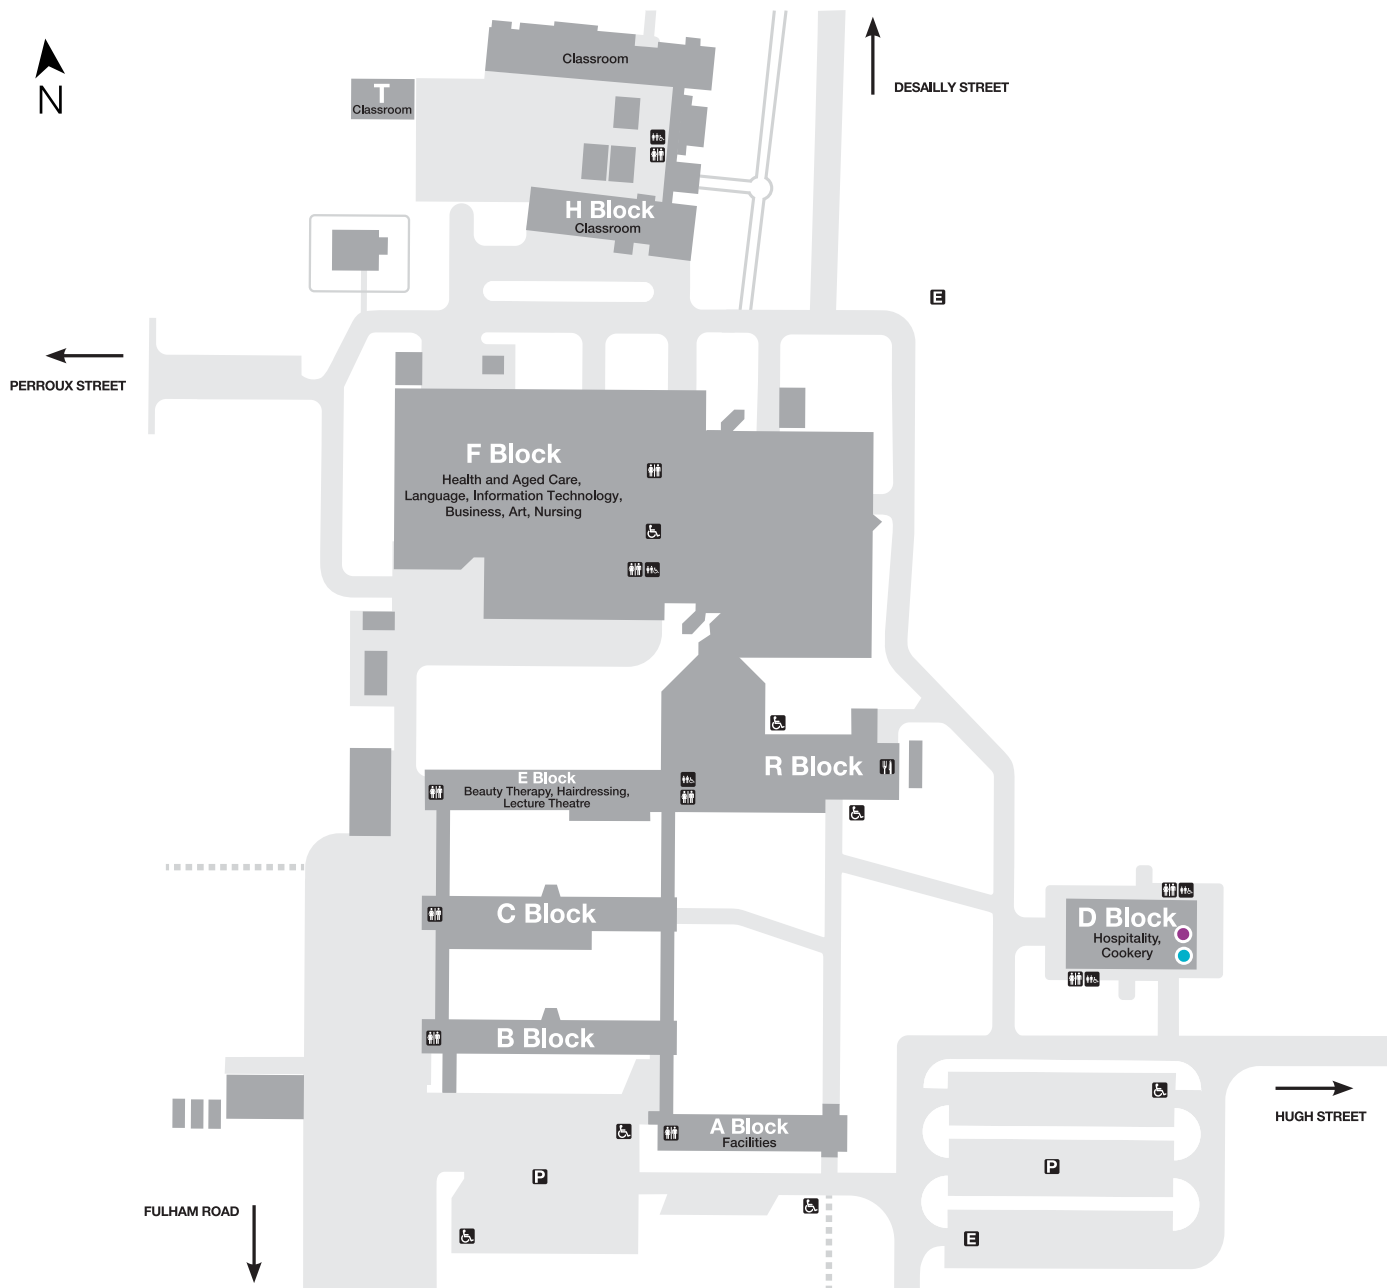

TOWNSVILLE (PIMLICO) CAMPUS MAP

Corner of Hugh Street and Fulham Road Pimlico Qld 4810

- Toilet Facilities
- Unisex Accessible Toilet Facilities*
- Wheelchair Access
- Parking
- Canteen/Food Service
- Emergency Assembly Point
- Call Point
- Customer Service Centre
- Library