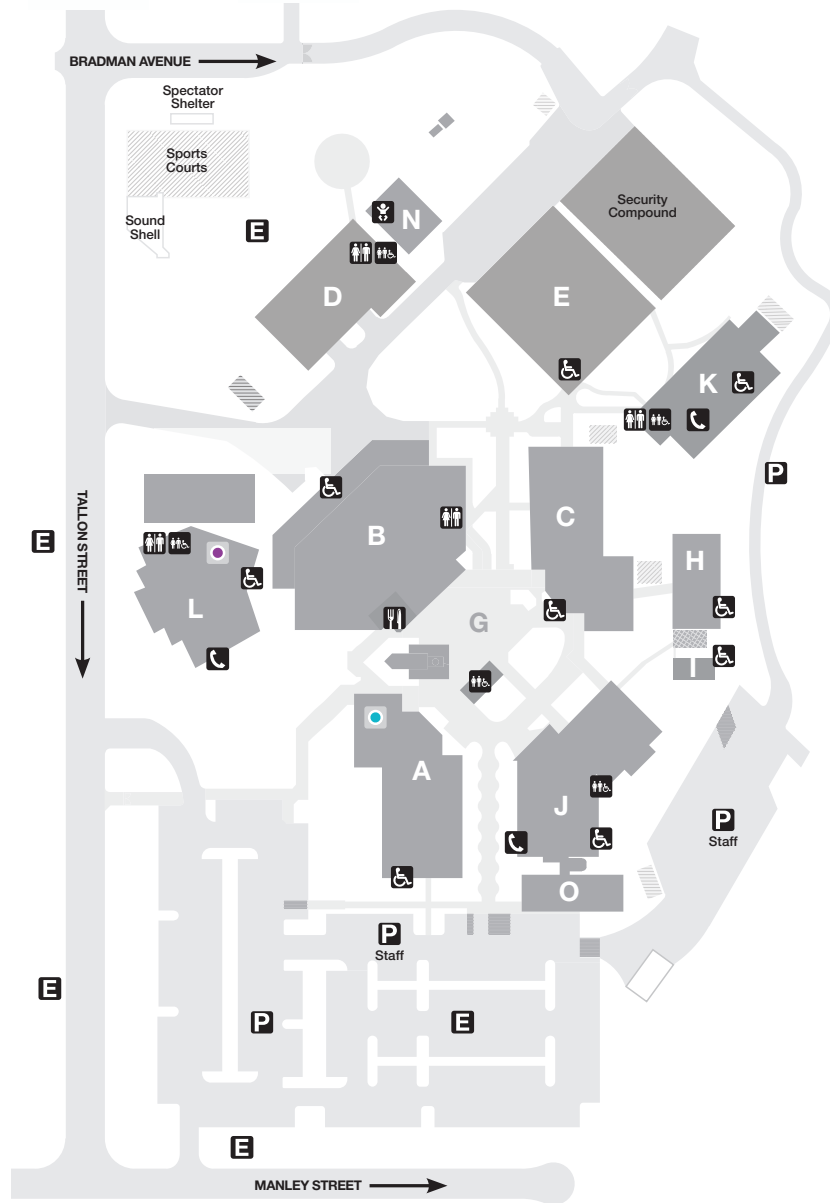

CABOOLTURE CAMPUS MAP

Tallon Street Caboolture Qld 4510

- Toilet Facilities
- Unisex Accessible Toilet Facilities*
- Wheelchair Access
- Parking
- Canteen/Food Service
- Emergency Assembly Point
- Call Point
- Parents Room
- Customer Service Centre
- Library