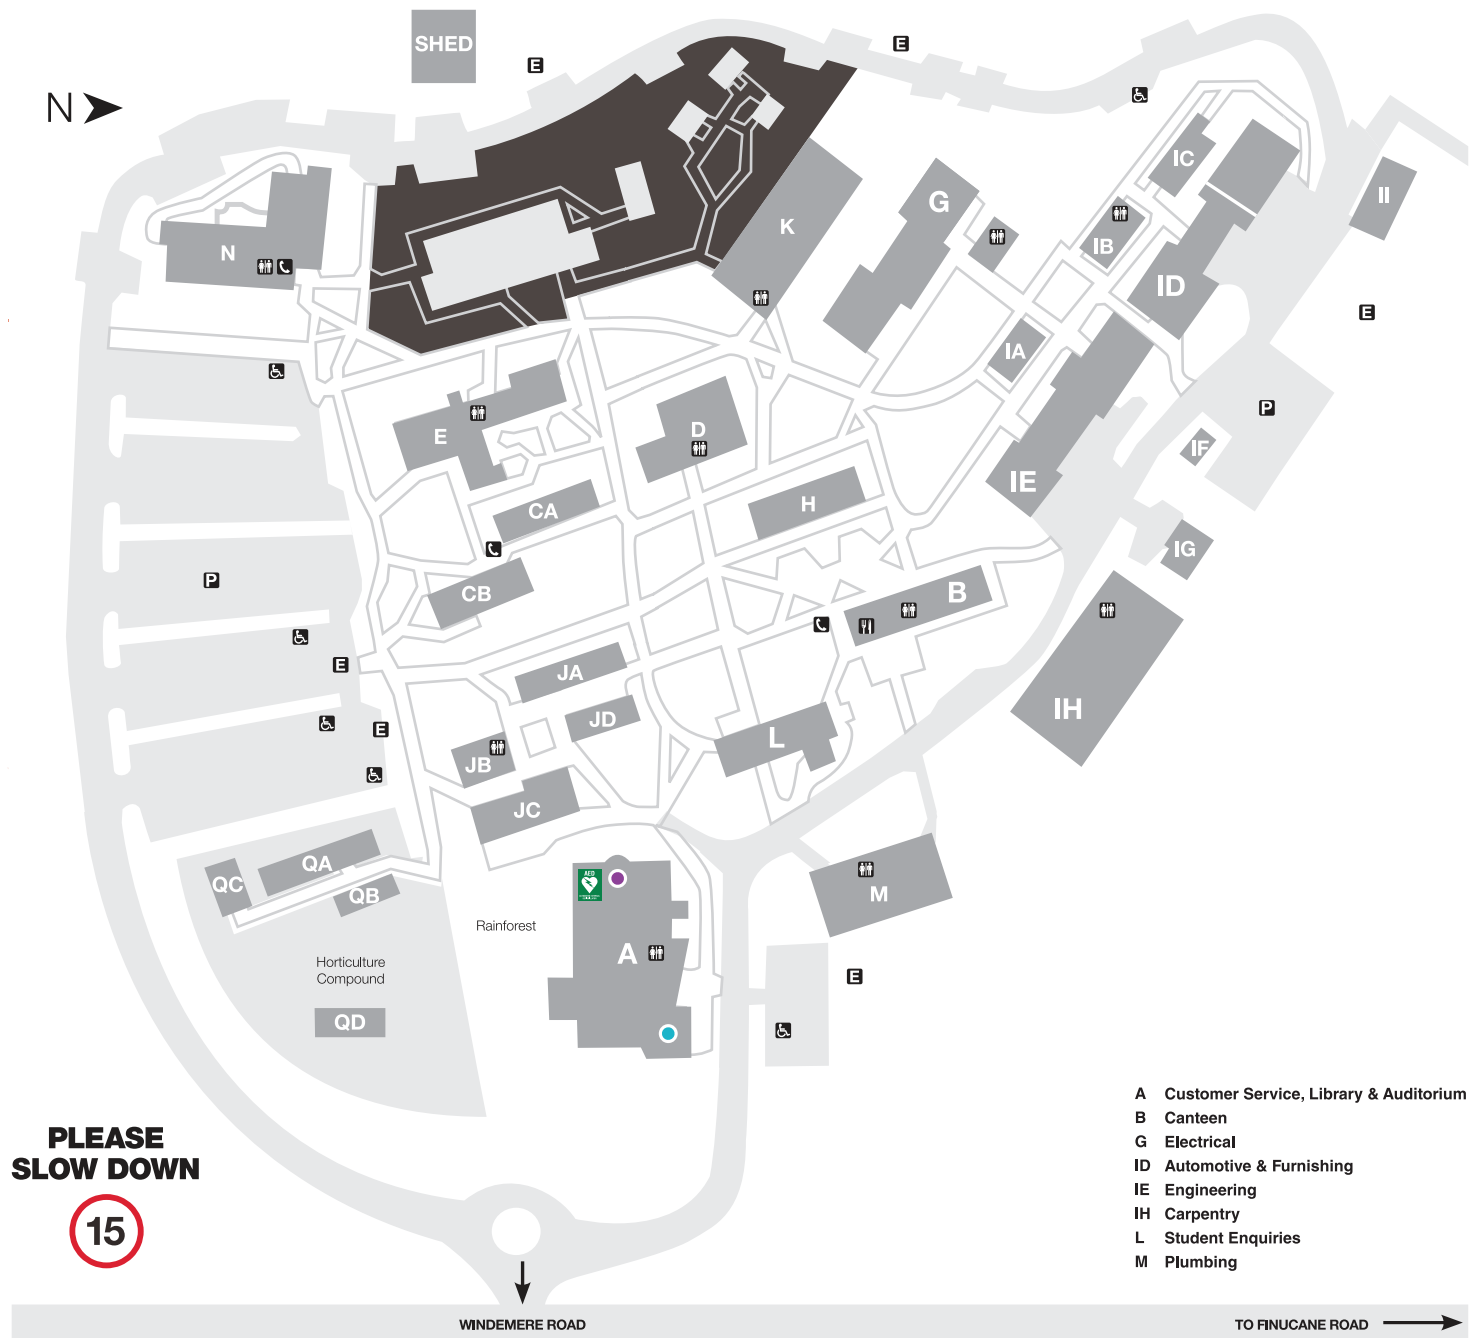

# TAFE QUEENSLAND ALEXANDRA HILLS

Campus map - Windemere Road Alexandra Hills Qld 4161

- Toilet Facilities
- Wheelchair Access
- Parking
- Canteen/Food Service
- Emergency Assembly Point
- Call Point
- Student Hub
- Library
- The Sycamore School
- Automated External Defibrillators (AED)  
**Located in A - BLOCK**